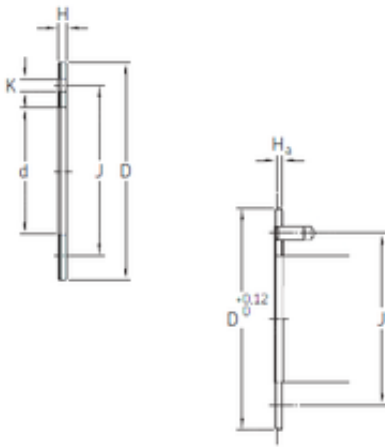

LLC NTN-SNR BEARINGS RUS

SKF PCMW 223801.5 M plain bearings

Bearing No. PCMW 223801.5 M

Size	22x38x1.5 mm
Bore Diameter	22 mm
Outer Diameter	38 mm
Width	1,5 mm
d	22 mm
D	38 mm
H	1,5 mm
J	30 mm
K	3,25 mm
Ha min.	1 mm
Weight	0,0077 Kg
Basic dynamic load rating (C)	90 kN
D _a	38 mm
J _a	30 mm
H _a	1 mm
Basic dynamic load rating - radial direction C	90 kN
Basic static load rating - radial direction C ₀	186 kN
Specific dynamic load factor K	120 N/mm ²
Specific static load factor K ₀	250 N/mm ²
Factor depending on material and bearing type K _M	1900
Permissible sliding velocity v max.	2.5 m/s

PCMW 223801.5 M Bearing 2D drawings and 3D CAD models

LLC NTN-SNR BEARINGS RUS

Permissible sliding velocity v min.	0 m/s
Coefficient of friction μ max.	0.2
Coefficient of friction μ min.	0.02
Mass thrust washer	0.0077 kg