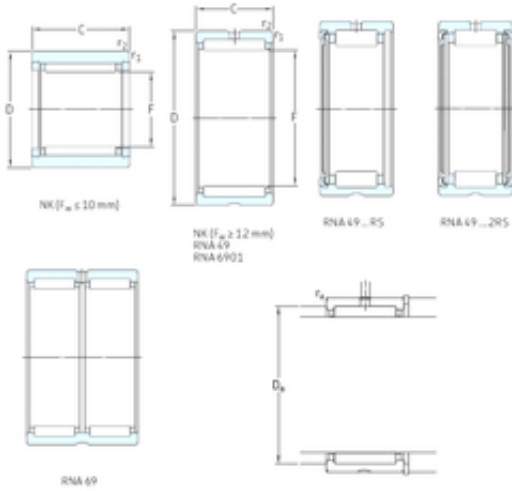

LLC NTN-SNR BEARINGS RUS

SKF NK35/30TN needle roller bearings

Bearing No. NK35/30TN

Size	35x45x30 mm
Bore Diameter	35 mm
Outer Diameter	45 mm
Width	30 mm
Fw	35 mm
D	45 mm
C	30 mm
Weight	0,11 Kg
Basic dynamic load rating (C)	40,2 kN
Basic static load rating (C0)	85 kN
Fatigue load limit (Pu)	10,6
Reference speed	11000 r/min

NK35/30TN Bearing 2D drawings and 3D CAD models