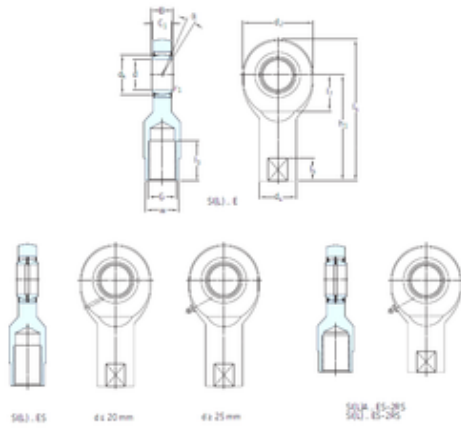

LLC NTN-SNR BEARINGS RUS

SKF SILA70ES-2RS plain bearings

Bearing No. SILA70ES-2RS

Bore Diameter	70 mm
d	70 mm
d2	162 mm
d4	92 mm
dk	92 mm
h1	200 mm
l3 min.	80 mm
l4 max.	284 mm
l5	40 mm
l7 min.	85 mm
r1 min.	1 mm
B	49 mm
C1 max	43 mm
w	80 Tolerance h14
Thread (G)	M56x4 Tolerance 6H
Angle	6 °
Weight	9,5 Kg
Basic dynamic load rating (C)	315 kN

SILA70ES-2RS Bearing 2D drawings and 3D CAD models