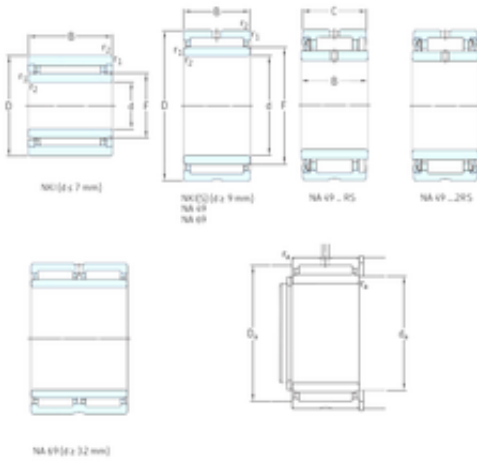

LLC NTN-SNR BEARINGS RUS

80 mm x 110 mm x 35 mm SKF NKI80/35
needle roller bearings

Bearing No. NKI80/35

NKI80/35 Bearing 2D drawings and 3D CAD models

Size	80x110x35 mm
Bore Diameter	80 mm
Outer Diameter	110 mm
Width	35 mm
d	80 mm
F	90 mm
D	110 mm
B	35 mm
C	35 mm
r1 min.	1 mm
r2 min.	1 mm
da max	85 mm
Da max.	105 mm
ra max.	1 mm
S	1 mm
Weight	0,96 Kg
Basic dynamic load rating (C)	101 kN
Basic static load rating (C0)	216 kN
Fatigue load limit (Pu)	28
Reference speed	4500 r/min